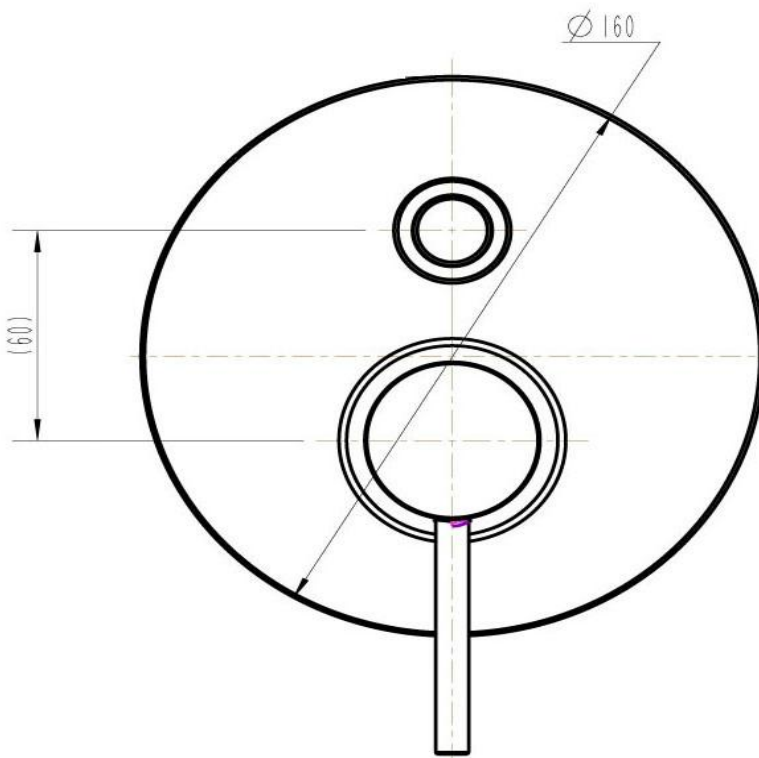

# JESS DIVERTER MIXER

Pressure Rating: Min 150KPa - Max 500KPa

Temperature Rating: Min 1°C - Max 75°C

Chrome

WT 010D

Brushed Nickel

WT 010DBN

Brushed Brass

## SPECIFICATIONS